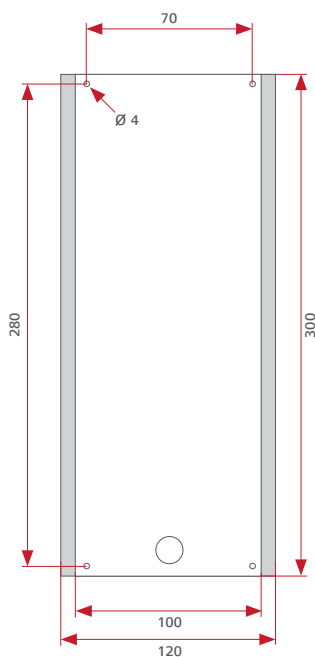

## Features

- For surface-mounted installation
- Appropriate to:  
myi0007 bis myi0038

Back

Side

Item No.: myi0103 Flush-mounted housing

Telecom Behnke GmbH  
Gewerbepark „An der Autobahn“  
Robert-Jungk-Straße 3  
66459 Kirkel  
Germany