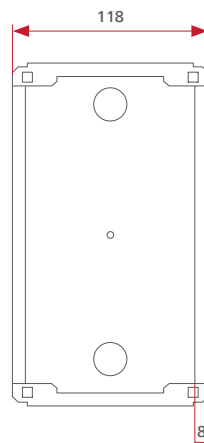

## Features

- For flush-mounted installation
- Appropriate to:
  - myi0001
  - myi0002
  - myi0003
  - myi0004

Front

Side

Item No.: myi0102 Surface-mounted housing

Telecom Behnke GmbH  
Gewerbepark „An der Autobahn“  
Robert-Jungk-Straße 3  
66459 Kirkel  
Germany