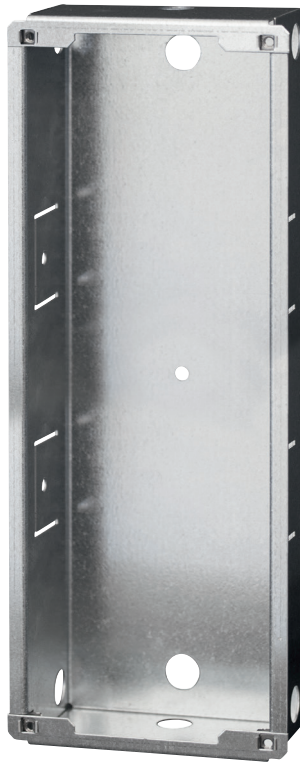

Item No.: myi0103 Flush-mounted housing

Telecom Behnke GmbH
Gewerbepark „An der Autobahn“
Robert-Jungk-Straße 3
66459 Kirkel
Germany

Tel.: +49 (0) 68 41 / 81 77-700
Fax.: +49 (0) 68 41 / 81 77-750

myi0103

Features

- For flush-mounted installation
- Appropriate to:
  myi0007 bis myi0038