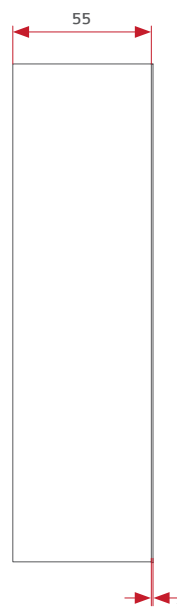

## Features

- For surface-mounted installation
- Appropriate to:  
myi0007 bis myi0038

Back

Side

Item No.: myi0103 Flush-mounted housing

Telecom Behnke GmbH  
Gewerbepark „An der Autobahn“  
Robert-Jungk-Straße 3  
66459 Kirkel  
Germany