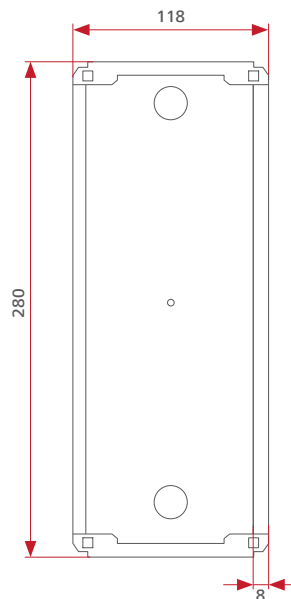

## Features

- For flush-mounted installation
- Appropriate to:  
myi0007 bis myi0038

Front

Side