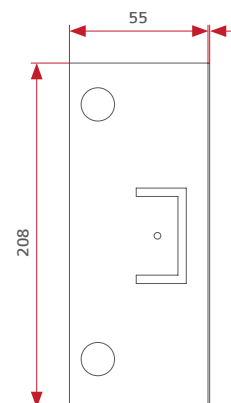

## Features

- For flush-mounted installation
- Appropriate to:
  - myi0001
  - myi0002
  - myi0003
  - myi0004

Front

Side

Item No.: myi0102 Surface-mounted housing

Telecom Behnke GmbH  
Gewerbepark „An der Autobahn“  
Robert-Jungk-Straße 3  
66459 Kirkel  
Germany