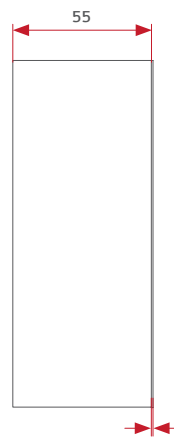

## Features

- For surface-mounted installation
- Appropriate to:
  - myi0001
  - myi0002
  - myi0003
  - myi0004

Back

Side

Item No.: myi0101 Flush-mounted housing

Telecom Behnke GmbH  
Gewerbepark „An der Autobahn“  
Robert-Jungk-Straße 3  
66459 Kirkel  
Germany