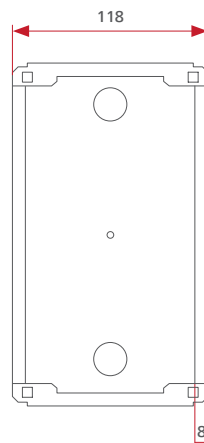

Features

- For flush-mounted installation
- Appropriate to:
 - myi0001
 - myi0002
 - myi0003
 - myi0004

Front

Side