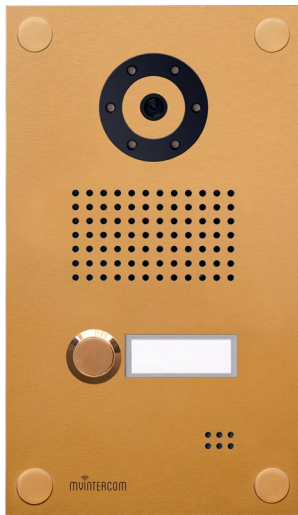

Item No.: myi0004 Gold anodi sed

Telecom Behnke GmbH
 Gewerbepark „An der Autobahn“
 Robert-Jungk-Straße 3
 66459 Kirkel
 Germany

Tel.: +49 (0) 68 41 / 81 77-700
 Fax.: +49 (0) 68 41 / 81 77-750

myi0004

Features

- Doorbell is signaled to the Smartphone or tablet (sound and push message)
 - Live view and two-way communication
 - Two-way communication in excellent sound quality
 - Door opening and light with the touch of a fingertip
 - History of the last 20 visitors (image, date and time)
 - Works on the local network (LAN), internet (WAN) or UMTS without range limit. You can use a standard Smartphone or tablet as the terminal device.
- The following platforms are currently supported:
- iOS 5 and later, iPhone 4S and later, iPad 2 and later
 - Android 4 and later, Smartphone's and tablets with Dual-Core processor with at least 1.2GHz
- The terminal device can be used as indoor unit mounted to the wall.
- Axis camera, a crystal clear live colour image
 - one call button and indicator plate (Lighting by maintenance-free LEDs)
 - loudspeaker and microphone