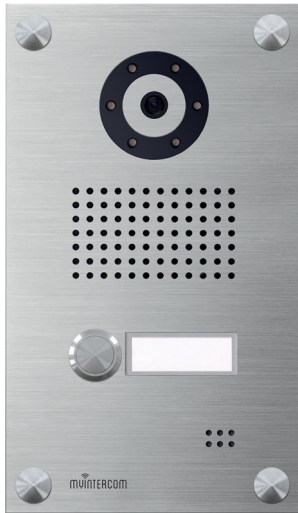

myi0002

**Features**

- Doorbell is signaled to the Smartphone or tablet (sound and push message)
  - Live view and two-way communication
  - Two-way communication in excellent sound quality
  - Door opening and light with the touch of a fingertip
  - History of the last 20 visitors (image, date and time)
  - Works on the local network (LAN), internet (WAN) or UMTS without range limit. You can use a standard Smartphone or tablet as the terminal device.
- The following platforms are currently supported:
- iOS 5 and later, iPhone 4S and later, iPad 2 and later
  - Android 4 and later, Smartphone's and tablets with Dual-Core processor with at least 1.2GHz

The terminal device can be used as indoor unit mounted to the wall.

- Axis camera, a crystal clear live colour image
- one call button and indicator plate (Lighting by maintenance-free LEDs)
- loudspeaker and microphone