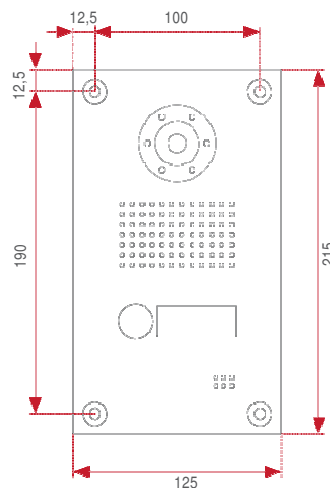

The terminal device can be used as indoor unit mounted to the wall.

- Axis camera, a crystal clear live colour image
- one call button and indicator plate (Lighting by maintenance-free LEDs)
- loudspeaker and microphone

**Front**

**Rear section of casing**