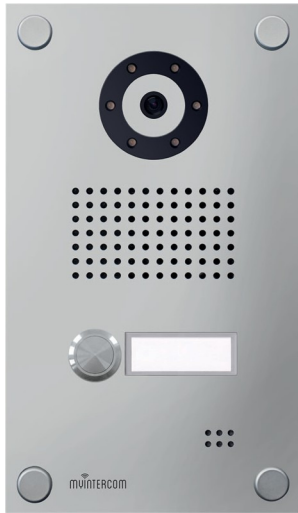

Item No.: myi0001 Aluminum

Telecom Behnke GmbH
Gewerbepark „An der Autobahn“
Robert-Jungk-Straße 3
66459 Kirkel
Germany

Tel.: +49 (0) 68 41 / 81 77-700
Fax.: +49 (0) 68 41 / 81 77-750

myi0001